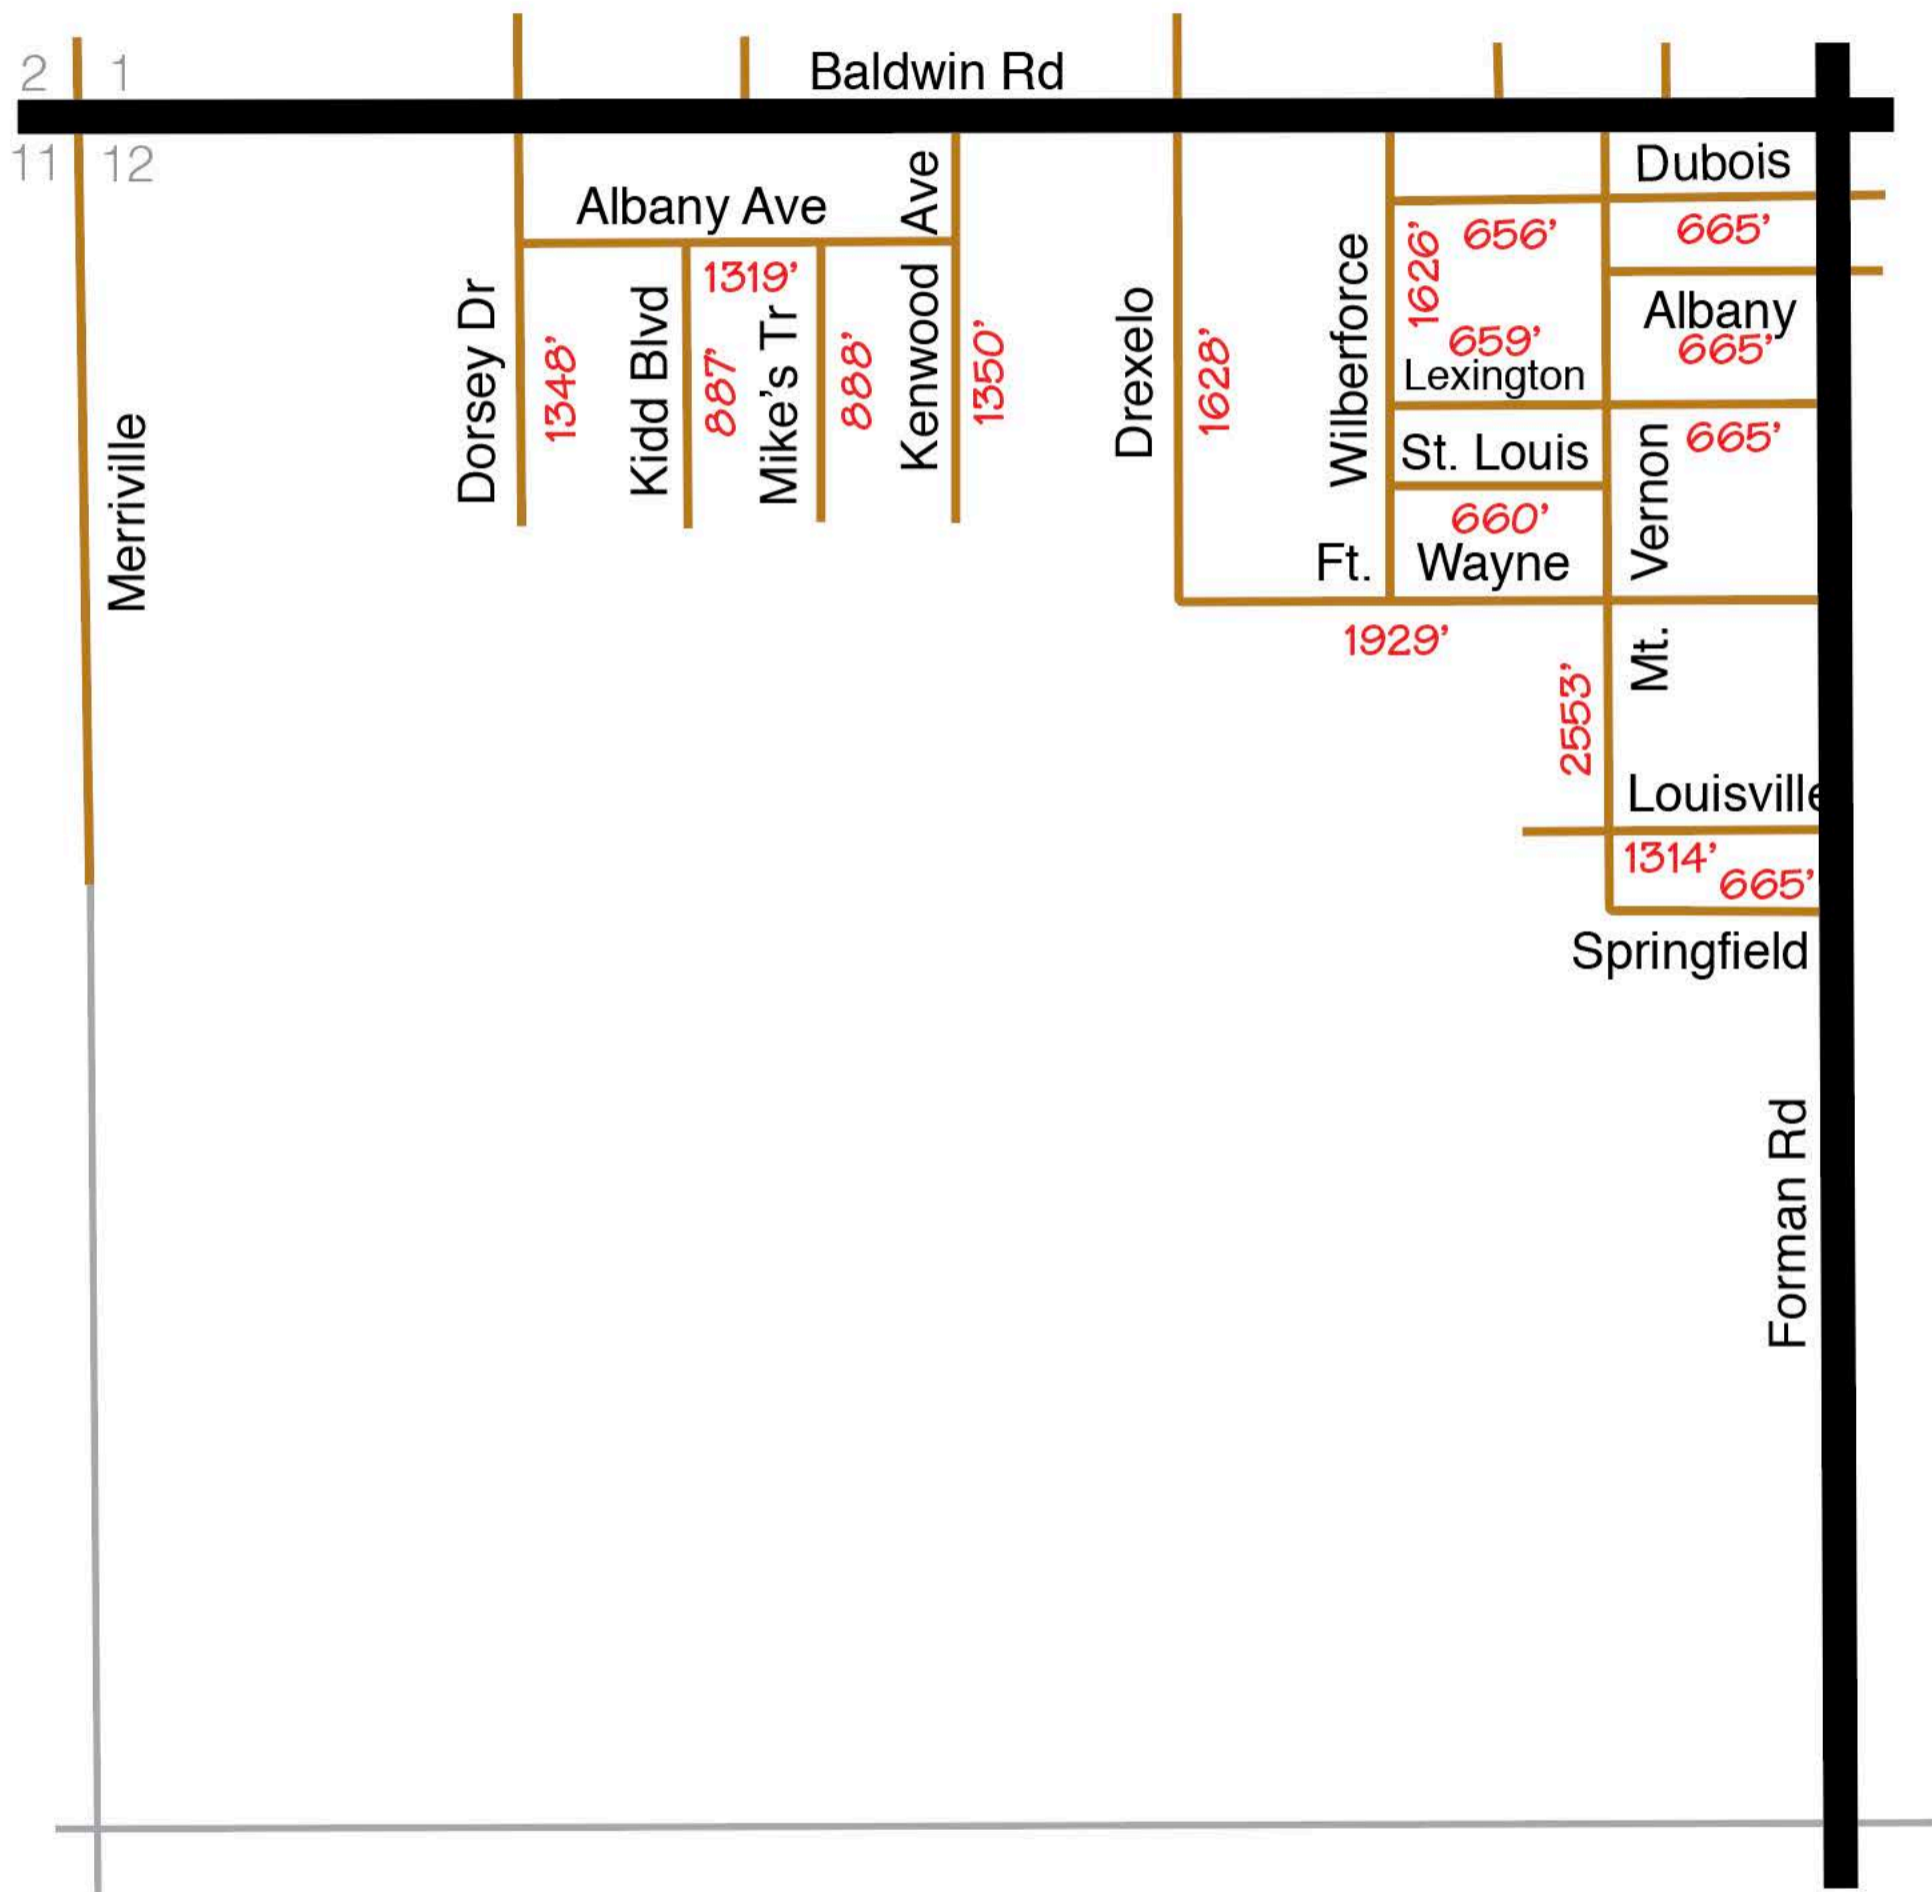

Pleasant Plains Township

Section 12

Paved
 Gravel
 Border Co. Maintained

Notes
